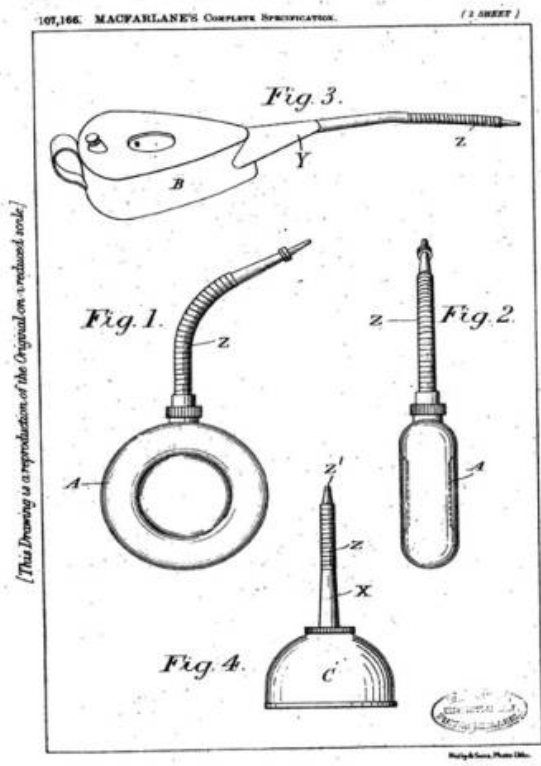

The MAC-STAN stamp mentions two patents:
107166-16
188591-22

107166-16 (granted June 21st, 1917 to Hector Mac Farlane)